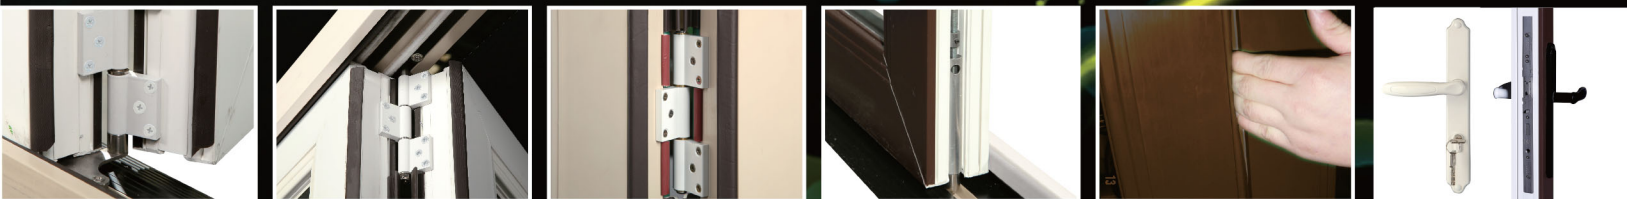

Power of the green™

Venetian Series Bi-Fold Door (S-9800)

- Sound control guide wheel
- PVC track sound control design
- Triple-sealant design

- Sound control guide wheel
- Strong holding capacity layout
- Triple-sealant design

- Forceful holding ability design
- Sound control
- Triangle screw layout
- Security

- Solid central bolts
- Elegant appearance
- Capstock Extrusion can provide various color selections

- Avoid clip your hands
- Protect naughty children

- Exquisite colored handles

GREEN WORLD WINDOWS TOP HUNG BI-FOLD DOOR

Modern living aspires to feelings of openness, space and light. Green World Windows Top Hung Bi-Fold doors can utilize expansive areas of glass and bring the outdoor environment into the living space of the home. Configured from two to eight panels, Bi-Fold doors use an extruded aluminum track to fold smoothly to one side, stylishly and effortlessly connecting your space to the outdoors or to another room.

Our S-9800 features an exclusive design, improved structural integrity, high performance glass, optimal weather sealing, and additional hardware for extreme weather protection and safety. A range of configurations and multiple glass options are suitable for both residential and commercial projects in the most severe climate and weather conditions.